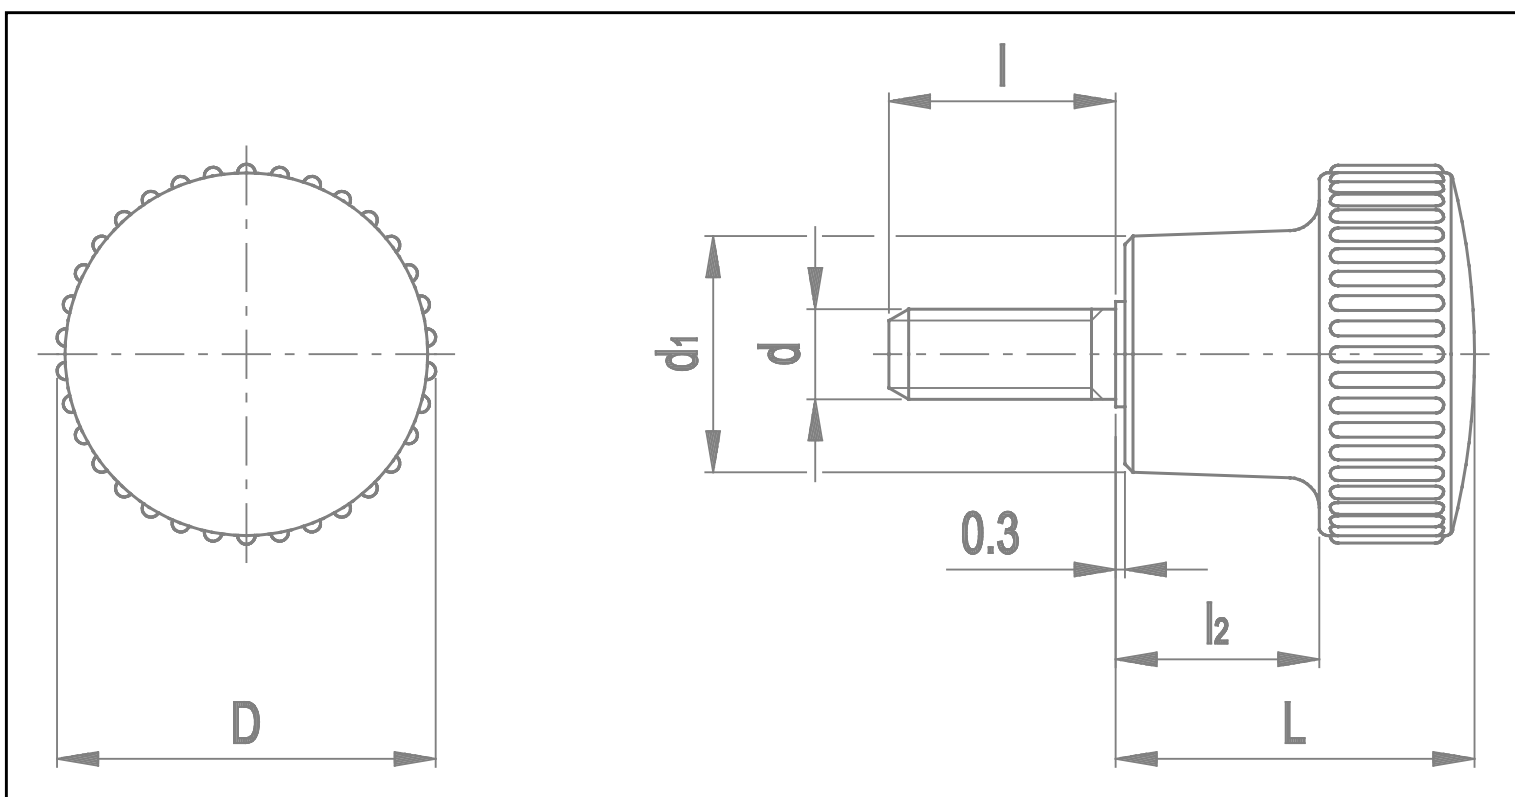

**elesa**<sup>®</sup>

All rights reserved in accordance with the law. Always mention the source when reproducing our drawings.

Information in this drawing is provided for reference only.

CODE:  
**3121**

DESCRIPTION:  
**B.259/25 p-M8x20**

Code	Description	D	d6g	L	d1	l	l2	Weight
3121	B.259/25 p-M8x20	26	M8	28	16	20	15	25